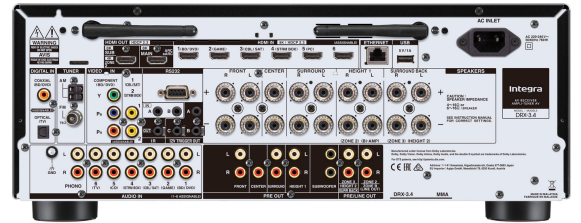

DRX-3.4

9.2 Channel Network A/V Receiver
175 watts per channel