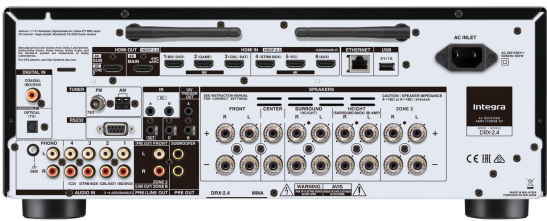

A/V RECEIVERS

DRX-2.4

7.2 Channel Network A/V Receiver
135 watts per channel