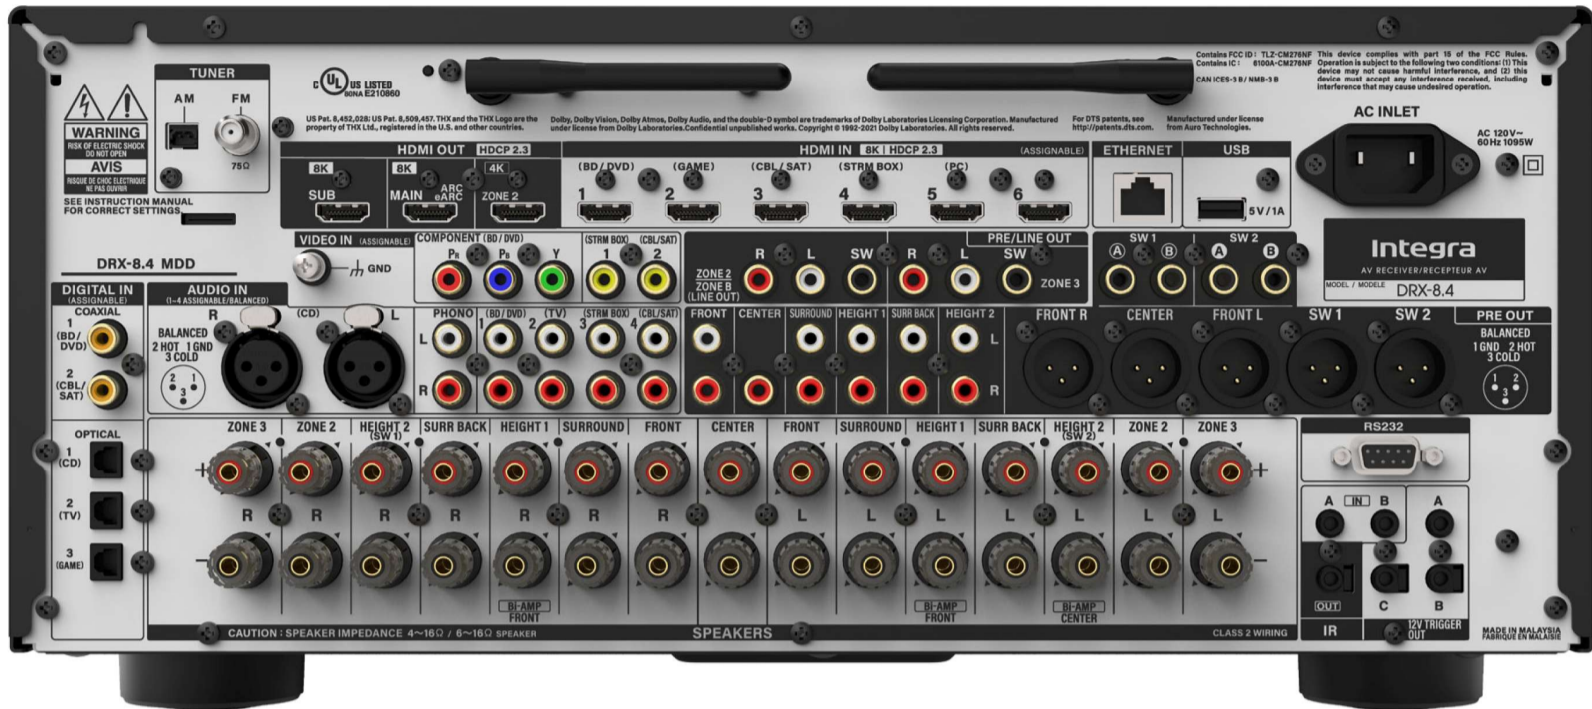

# Integra®

<b>AUDIO</b>	11 Channel Amplifier
	150 Watts per channel (8 ohms, 20 Hz–20 kHz, 0.08% THD, 2-ch driven, FTC)
	All new Integra symmetric class A/B amplifier design
	All new Integra engineered chassis and audio signal path for optimum noise reduction and signal clarity
	Two precision 32-bit ESS ES9026PRO Hyperstream® audiophile DACs
<b>DSP</b>	11.4 channel processing for up to 7.2.4 configurations
	2 INDEPENDENT subwoofer channels plus 2 parallel outputs for connectivity convenience
	Dolby Atmos®, DTS:X®, Auro-3D FW update June '23, IMAX Enhanced, Dolby Atmos Music and other major formats
<b>DIRAC LIVE ROOM CALIBRATION</b>	Dirac Live Premium License INCLUDED (20Hz - 20kHz) - no upgrade required; enables quick out of box setup
	Setup via Dirac PC/MAC app and optional USB mic (Advanced), OR free Integra mobile app and included wired mic (Basic)
	Dirac Live Bass Control ready (single or multi) as an optional user upgrade
<b>VIDEO</b>	Newly designed HDMI 2.1 signal paths with (6) 40Gbps inputs capable of 8K/60 and 4K/120
	Total of 7 HDMI Inputs/3 Outputs & eARC
<b>PREMIUM CONNECTIONS</b>	11.4 channel RCA preouts
	XLR preouts for L/C/R/SW1/SW2
	Stereo XLR input